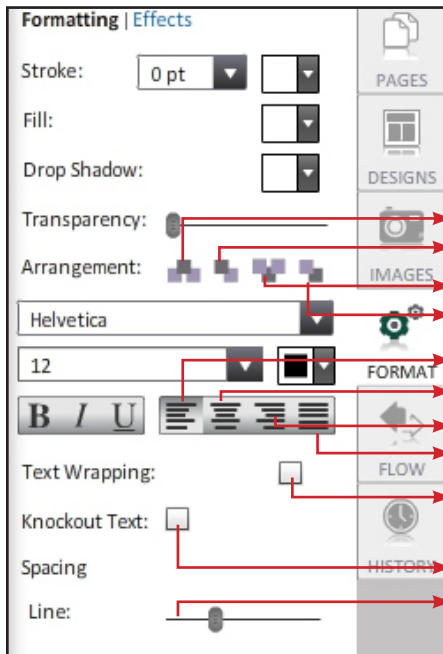

## Formatting Photos/Objects

Transparency allows you to see through items  
 Tint changes the level of color  
 Bring to front  
 Bring Forward  
 Send to Back  
 Send Backward  
 No text wrap  
 Wrap around bounding box  
 Wrap around clipping path  
 Wrap on top and bottom  
 (Turn on text wrap for the text block)

## Effects Photos/Objects

Red Eye  
 Cut Out Background  
 Selective Color  
 Choose Color  
 Make Black & White  
 Make Sepia Tone

## History Tab

Your last 1000 saves

## Formatting Text

Bring to front  
 Bring Forward  
 Send to Back  
 Send Backward  
 Left Justified  
 Centered  
 Right Justified  
 Justified  
 Turn on Text Wrap  
 Outlined Text  
 Adjust space between lines of text