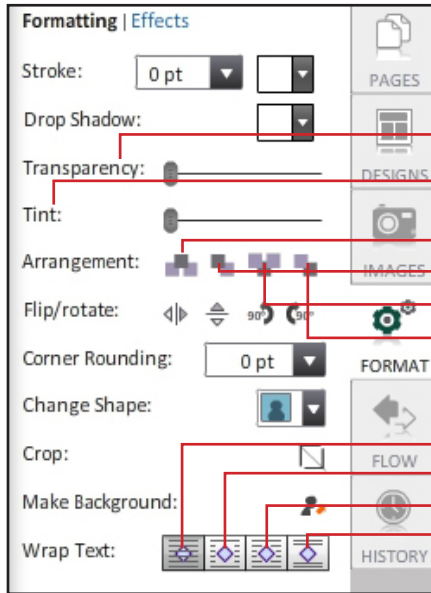

# Page Designer Tabs

1. Pages Tab
2. Designs Tab
3. Designs Tab Drop Down Menu
4. Images Tab is to add a new photo and changes the preview size of the images
5. X/Y and Width/Height Information

## Formatting Photos/Objects

Transparency allows you to see through items  
 Tint changes the level of color  
 Bring to front  
 Bring Forward  
 Send to Back  
 Send Backward  
 No text wrap  
 Wrap around bounding box  
 Wrap around clipping path  
 Wrap on top and bottom  
 (Turn on text wrap for the text block)