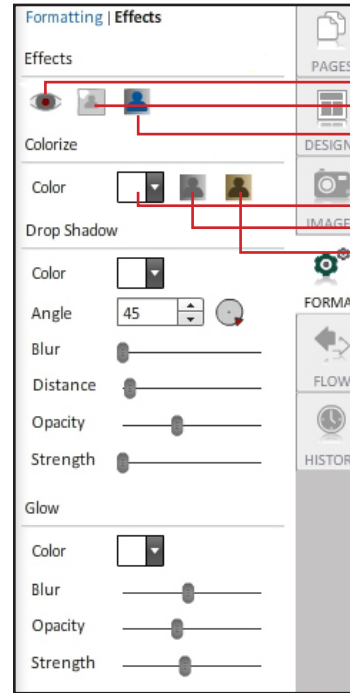

Effects Photos/Objects