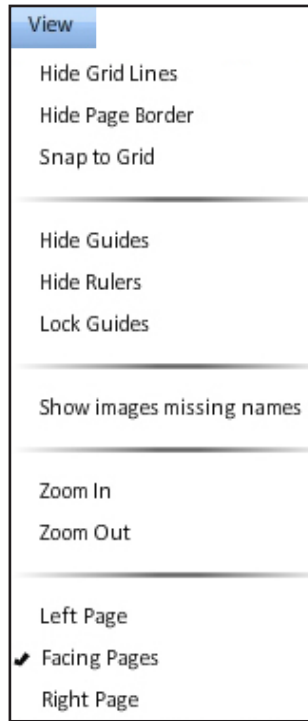

# Page Designer Toolbar & Menus

Save Print Undo Redo Highlight Incomplete Elements Spell Check Lock New Photo New Text New Shape Note-It Chat Share to Facebook Selection Tool Grabber Hand Go to Page Zoom In/Out (Control or Apple +|-)

# Page Designer Tabs

1. Pages Tab
2. Designs Tab
3. Designs Tab Drop Down Menu
4. Images Tab is to add a new photo and changes the preview size of the images
5. X/Y and Width/Height Information