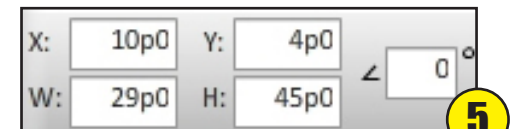

# Page Designer Toolbar & Menus

Save Print Undo Redo Highlight Incomplete Elements Spell Check Lock New Photo New Text New Shape Note-It Chat Share to Facebook Selection Tool Grabber Hand Go to Page Zoom In/Out (Control or Apple +|-)

# Page Designer Tabs

1. Pages Tab
2. Designs Tab
3. Designs Tab Drop Down Menu
4. Images Tab is to add a new photo and changes the preview size of the images
5. X/Y and Width/Height Information