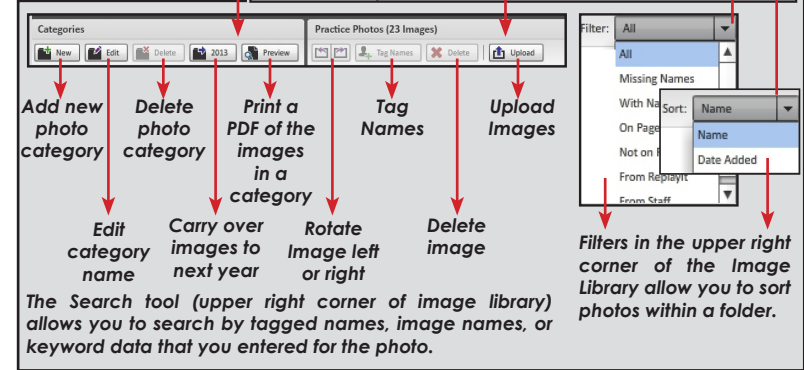

# Page Designer Toolbar & Menus

Save Print Undo Redo Highlight Incomplete Elements Spell Check Lock New Photo New Text New Shape Note-It Chat Share to Facebook Selection Tool Grabber Hand Go to Page Zoom In/Out (Control or Apple +|-)

# Page Designer Tabs

1. Pages Tab
2. Designs Tab
3. Designs Tab Drop Down Menu
4. Images Tab is to add a new photo and changes the preview size of the images
5. X/Y and Width/Height Information