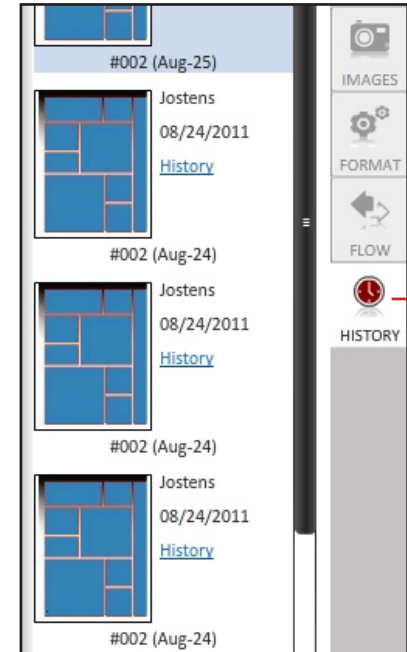

History Tab