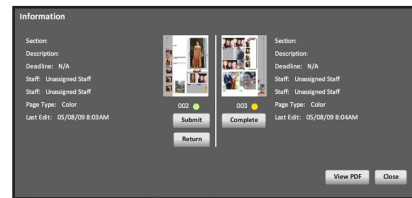

# Page Designer Toolbar & Menus

Save Print Undo Redo Highlight Incomplete Elements Spell Check Lock New Photo New Text New Shape Note-It Chat Share to Facebook Selection Tool Grabber Hand Go to Page Zoom In/Out (Control or Apple +|-)

# Page Designer Tabs

1. Pages Tab
2. Designs Tab
3. Designs Tab Drop Down Menu
4. Images Tab is to add a new photo and changes the preview size of the images
5. X/Y and Width/Height Information