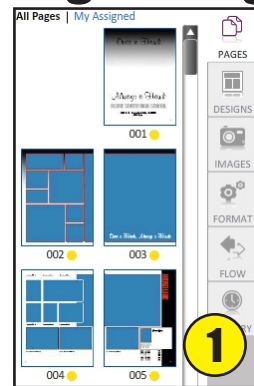

# Page Designer Toolbar & Menus

Save Print Undo Redo Highlight Incomplete Elements Spell Check Lock New Photo New Text New Shape Note-It Chat Share to Facebook Selection Tool Grabber Hand Go to Page Zoom In/Out (Control or Apple +|-)

# Page Designer Tabs

1. Pages Tab
2. Designs Tab
3. Designs Tab Drop Down Menu
4. Images Tab is to add a new photo and changes the preview size of the images
5. X/Y and Width/Height Information