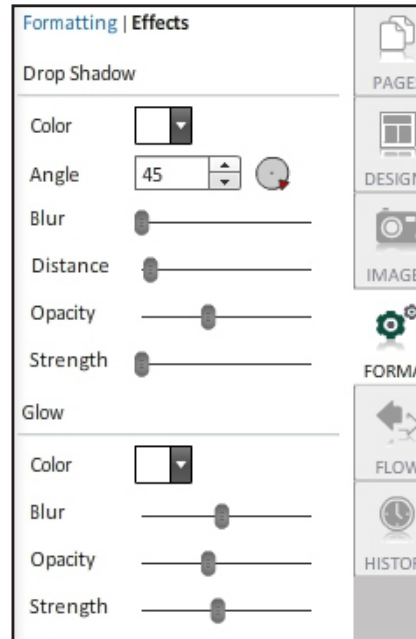

Effects Text