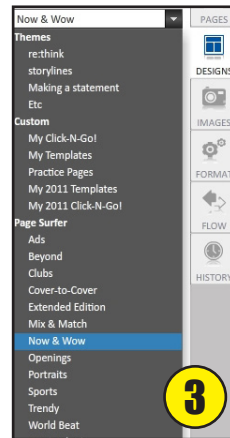

# Page Designer Toolbar & Menus

Save Print Undo Redo Highlight Incomplete Elements Spell Check Lock New Photo New Text New Shape Note-It Chat Share to Facebook Selection Tool Grabber Hand Go to Page Zoom In/Out (Control or Apple +|-)

# Page Designer Tabs

1. Pages Tab
2. Designs Tab
3. Designs Tab Drop Down Menu
4. Images Tab is to add a new photo and changes the preview size of the images
5. X/Y and Width/Height Information