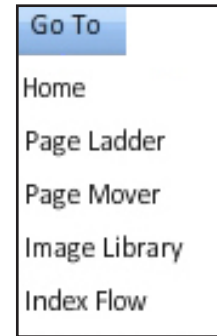

# Page Designer Toolbar & Menus

Save Print Undo Redo Highlight Incomplete Elements Spell Check Lock New Photo New Text New Shape Note-It Chat Share to Facebook Selection Tool Grabber Hand Go to Page Zoom In/Out (Control or Apple +|-)

# Page Designer Tabs

1. Pages Tab
2. Designs Tab
3. Designs Tab Drop Down Menu
4. Images Tab is to add a new photo and changes the preview size of the images
5. X/Y and Width/Height Information